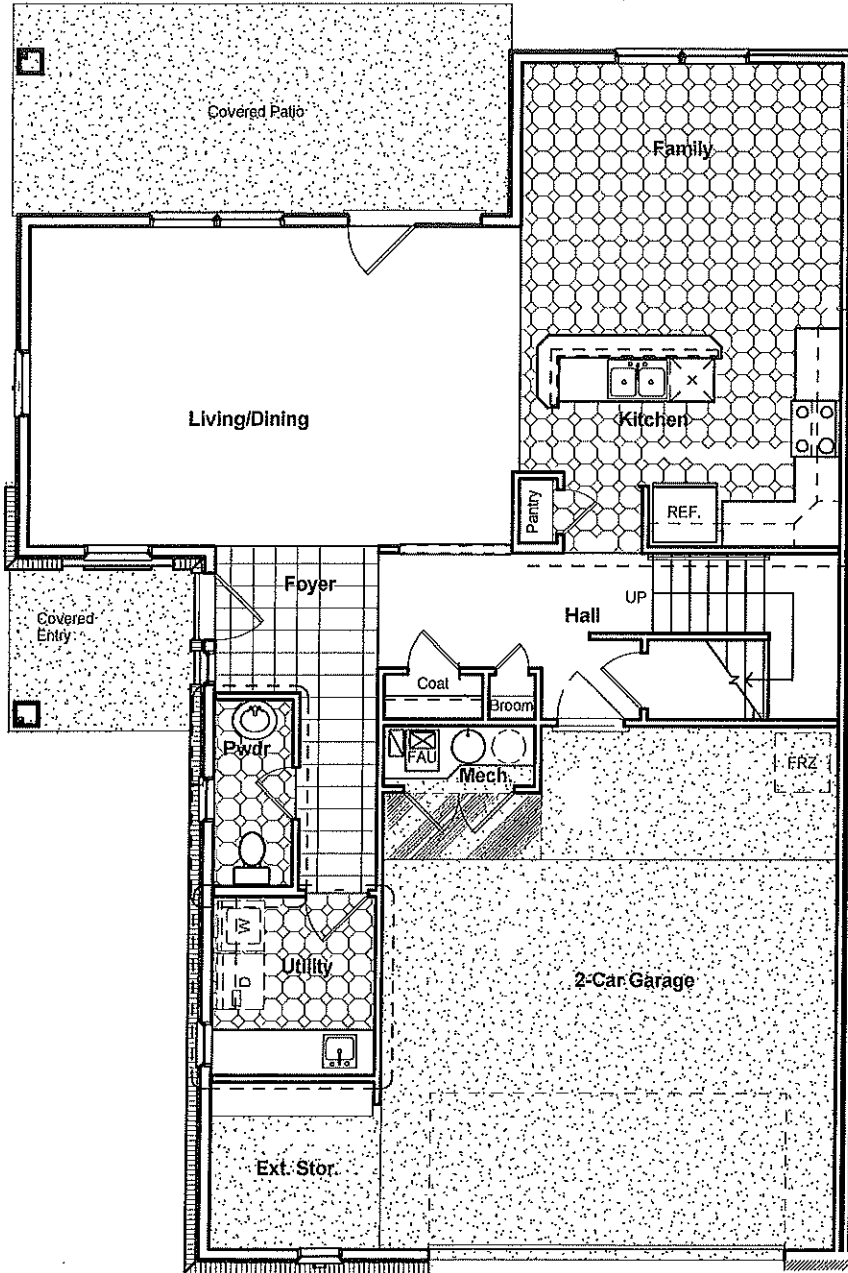

Battle Road Glen  
N-CGO

3 Bedroom 2.5 Bath  
approx. 1900 sq ft.

\* floor plan is similar

\* ALL SQUARE FOOTAGE IS APPROXIMATE