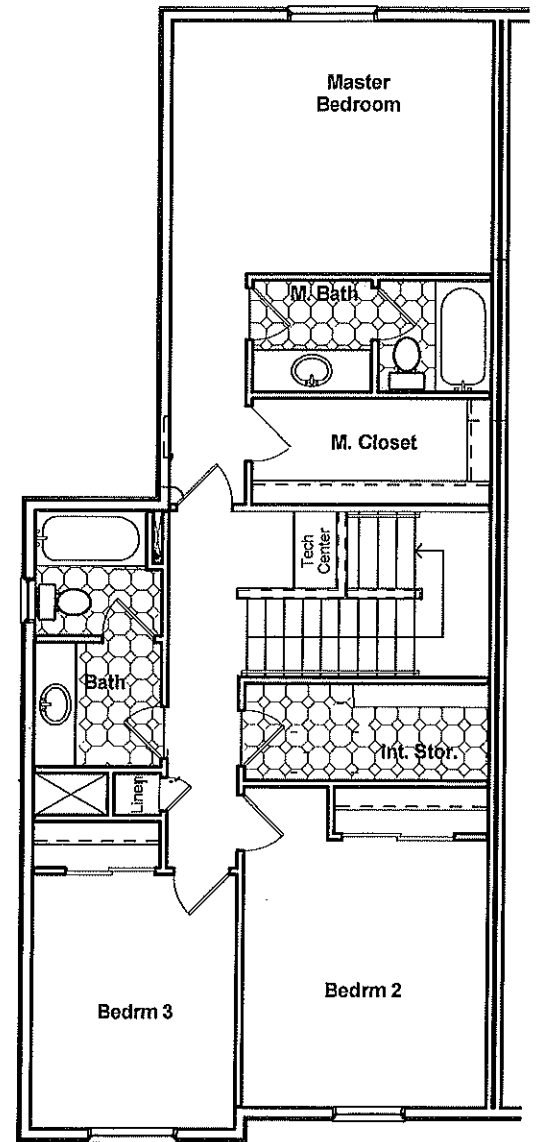

Battle Road Glen  
N-CGO

3 Bedroom 2.5 Bath  
approx. 1900 sq ft.

\* floor plan is similar

\* ALL SQUARE FOOTAGE IS APPROXIMATE