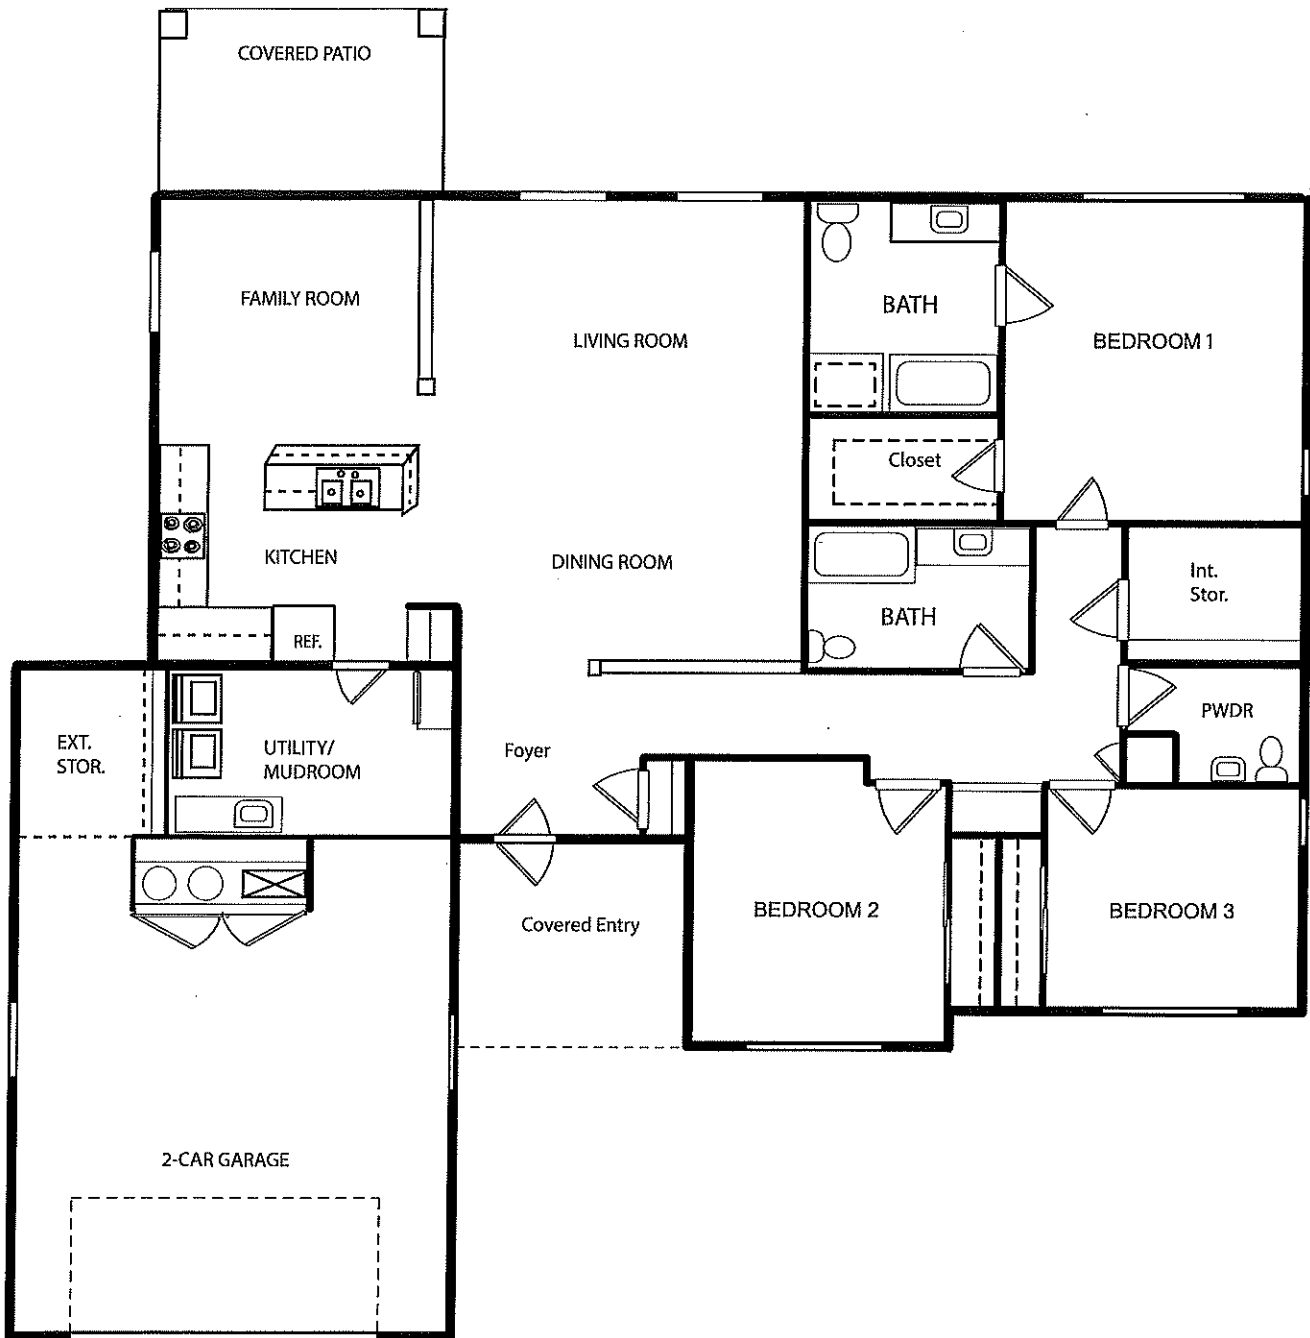

Battle Road Glen  
J-FGO

3 Bedroom 2.5 Bath  
approx. 2000 sq ft.

LOWER LEVEL

\* ALL SQUARE FOOTAGE IS APPROXIMATE

*\* floor plan is similar*