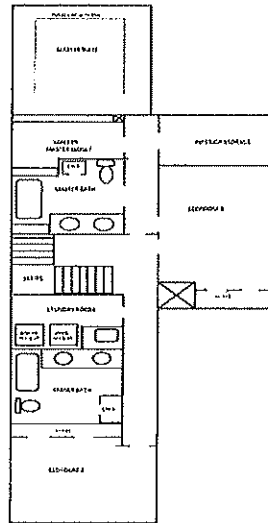

Musket Meadows/Battle Glen Road 3
 3 Bedroom 2.5 Bath - 1,900 Sq Ft *

LOWER LEVEL

UPPER LEVEL

* All Square Footage Is Approximate