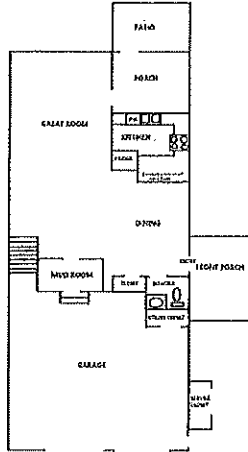

Musket Meadows/Battle Glen Road 3
 3 Bedroom 2.5 Bath - 1,900 Sq Ft *

LOWER LEVEL

UPPER LEVEL

* All Square Footage Is Approximate