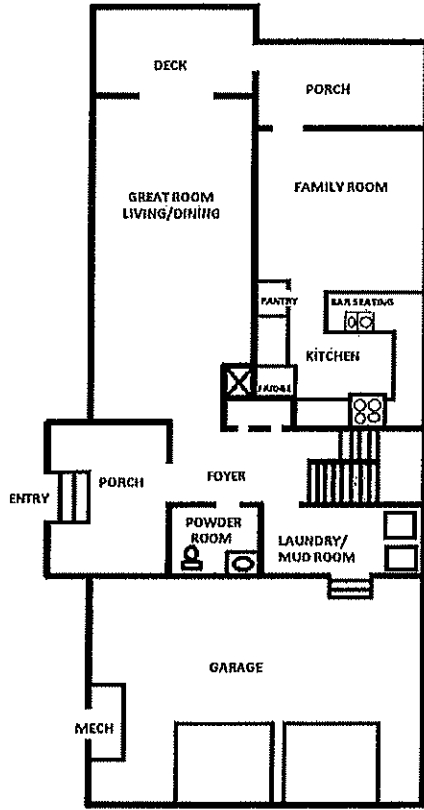

Musket Meadows II F60  
 4 Bedroom 2.5 Bath - 2,600 Sq Ft \*

UPPER LEVEL

LOWER LEVEL

\* All Square Footage Is Approximate