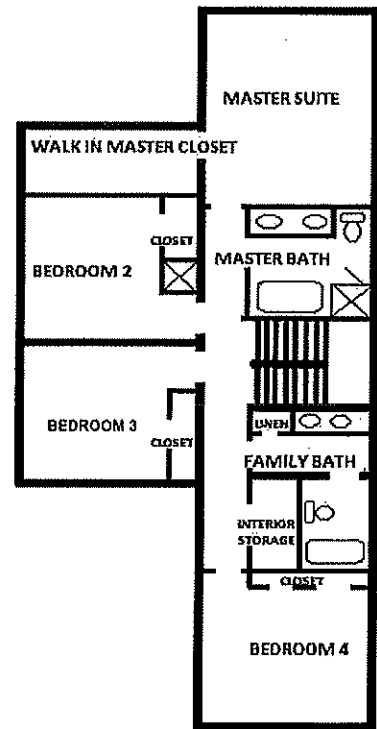

Musket Meadows II F60  
 4 Bedroom 2.5 Bath - 2,600 Sq Ft \*

UPPER LEVEL

LOWER LEVEL

\* All Square Footage Is Approximate