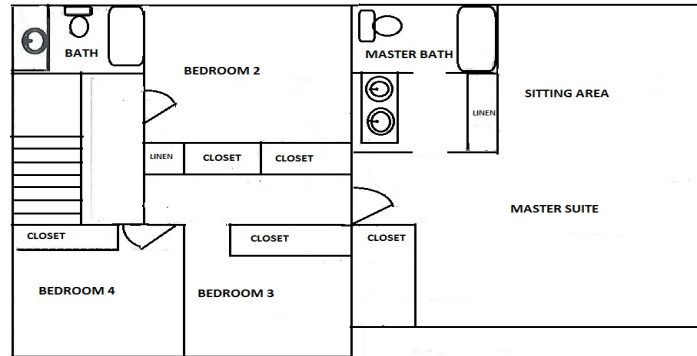

Flintlock Ridge - Super 4
4 Bedroom 2.5 Bath - 2,200 Sq Ft*
Plus unfinished basement

* ALL SQUARE FOOTAGE IS APPROXIMATE

LOWER LEVEL

UPPER LEVEL