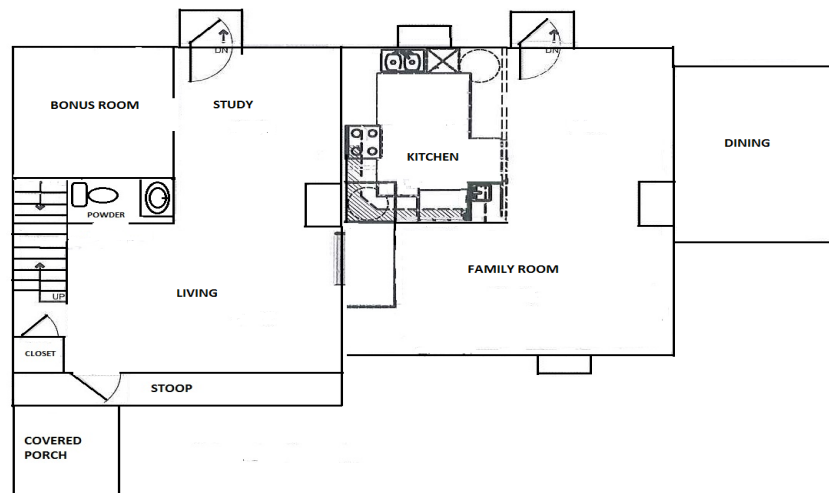

Flintlock Ridge - Super 4
4 Bedroom 2.5 Bath - 2,200 Sq Ft*
Plus unfinished basement

* ALL SQUARE FOOTAGE IS APPROXIMATE

LOWER LEVEL

UPPER LEVEL