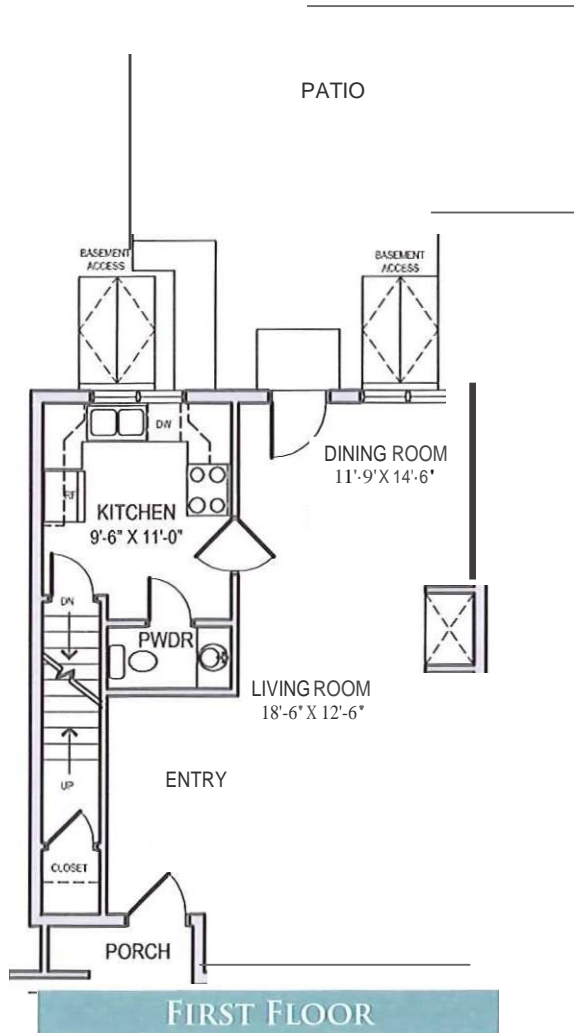

Flintlock Ridge – Market Rent Middle Unit
2 Bedroom – 1.5 Bath

* All Square Footage Is Approximate