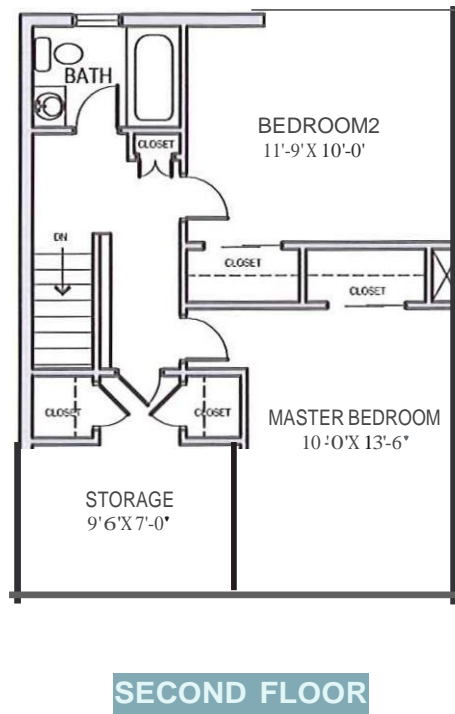

Flintlock Ridge – Market Rent Middle Unit
2 Bedroom – 1.5 Bath

* All Square Footage Is Approximate